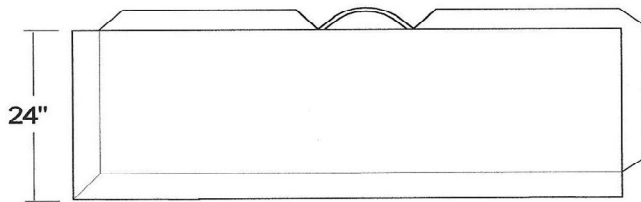

KOHEN CONCRETE PRODUCTS, INC.

Since 1952

1126 Old Carlyle Rd, Germantown, IL 62245 | Phone: 618-523-4266 | Belleville Phone: 618-277-2120 | Fax: 618-523-4751 | www.kohnenconcrete.com

BIN BLOCKS

AVAILABLE IN THE FOLLOWING SIZES

2'WIDE X 2'TALL X 3'LONG

2'WIDE X 2'TALL X 6'LONG

TOP-VIEW

FRONT-VIEW

END-VIEW

2'x2'x6'
STANDARD V-LOCK BLOCK
DWG-2X2X6 STANDARD V-LOCK BLOCK