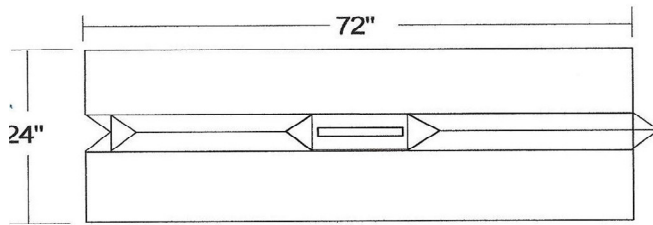

KOHEN CONCRETE PRODUCTS, INC.

Since 1952

1126 Old Carlyle Rd, Germantown, IL 62245 | Phone: 618-523-4266 | Belleville Phone: 618-277-2120 | Fax: 618-523-4751 | www.kohnenconcrete.com

BIN BLOCKS

AVAILABLE IN THE FOLLOWING SIZES

2'WIDE X 2'TALL X 3'LONG

2'WIDE X 2'TALL X 6'LONG

TOP-VIEW

FRONT-VIEW

END-VIEW

2'x2'x6'
STANDARD V-LOCK BLOCK
DWG-2X2X6 STANDARD V-LOCK BLOCK